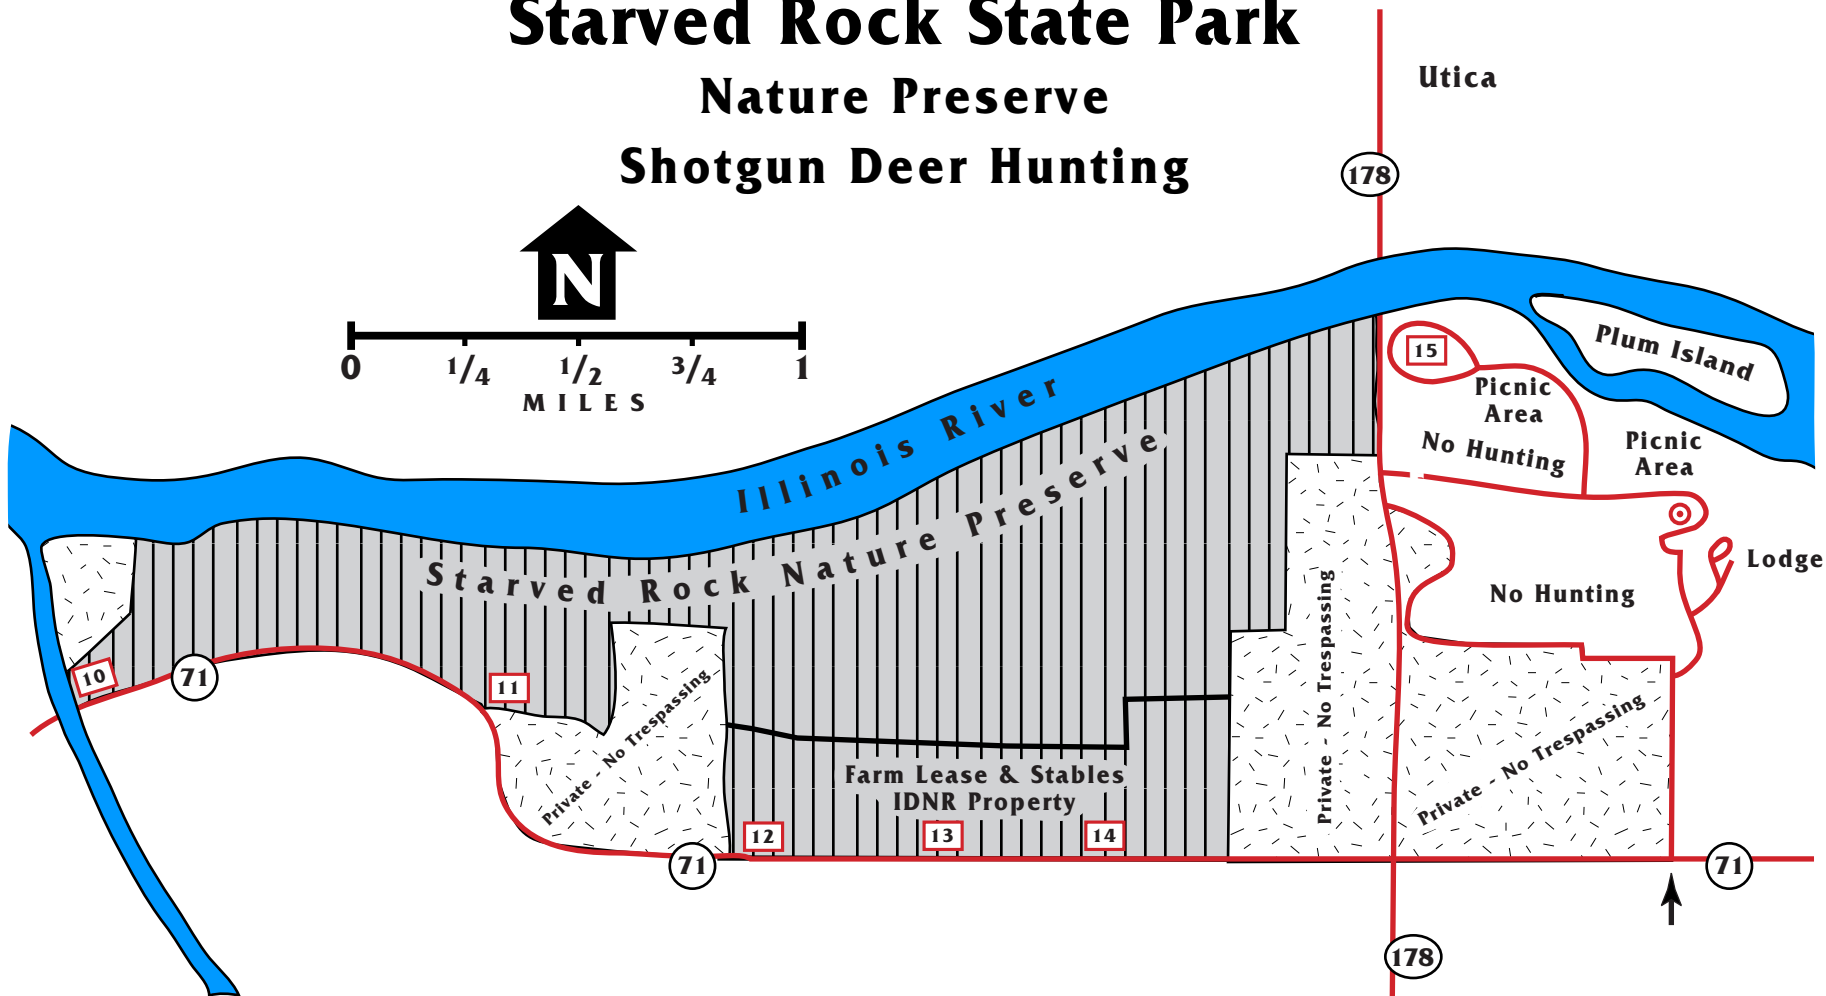

Starved Rock State Park Nature Preserve Shotgun Deer Hunting

Map Legend	
Regular Deer Hunting Area	Parking Lots 10 - 15
Water	Park Entrance
Roads	Private Property No Trespassing
Park Office	